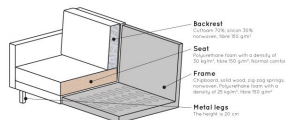

800542-162

RODEO 2,5 ZITS VELVET GREEN FOREST

Productcode 800542-162

EAN 8714713065530

Dimensions 85x190x86

Material 100% pes

Color finish forrest

Packages 1

Country of origin PL

Intrastat Code 94014000

Additional description

Velvet is the latest fabric version of the beautiful seat series Rodeo by the brand BePureHome. This sofa is modern, chic and contemporary. This 2.5-seater sofa is generous, offers plenty of seating space and is upholstered with a beautiful fabric velvet. The legs are made of black metal. The seat height is 45 cm, the seat depth is 60 cm and the height of the armrests is 68 cm.