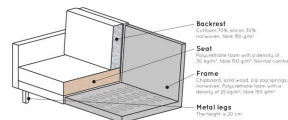

800543-162

RODEO 3 SEATER VELVET GREEN FOREST

Productcode 800543-162

EAN 8714713065790

Dimensions 85x277x86

Material 100% pes

Color finish forrest

Packages 2

Country of origin PL

Intrastat Code 94014000

Additional description

The new Rodeo series from BePureHome is modern, tough and contemporary. This 3-seater sofa is generous, offers plenty of seating space and has a soft velvet fabric. Thanks to its slim frame and loose cushions, the sofa subtly displays in the living room. The legs are made of black metal. The seat height is 45 cm, the seat depth is 60 cm and the height of the armrests is 68 cm.