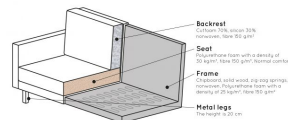

800743-162

RODEO DAYBED LEFT VELVET GREEN FOREST