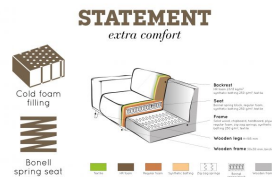

378657-12

STATEMENT 4-SEATER 280 CM VELVET TAUPE

Productcode	378657-12
EAN	8714713088096
Dimensions	77x280x93
Material	100% pes
Color finish	taupe
Packages	2
Country of origin	LT
Intrastat Code	940161000

Additional description

The name of this bank says it all, right? A bank like this is a clear element in the home. A bank determines the atmosphere of the interior and this bank offers a good basis for several living styles. The design of Statement is basic, but it does stand out because of its size. This spacious 4-seater sofa offers enough space for the whole family and is great. This bank statement fits perfectly into the BePureHome collection, is pure and sturdy and consists of several variants, fabrics and colours. This variant is equipped with taupe velvet. The seat depth is 63 cm, the seat width 244 cm and the seat height 45 cm. The height of the armrest is 65 cm and the width of the armrest is 18 cm. The leg height is 15.5 cm and the height of the frame 18.5 cm. The Velvet fabric with velvet aspect is sof...