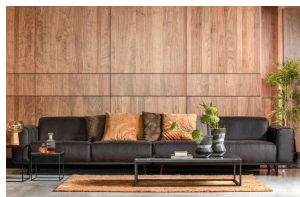

378656-17

STATEMENT XL 4-SEATER 372 CM SUEDINE BLACK