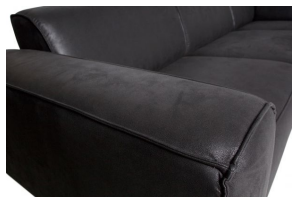

378652-17

STATEMENT CORNER SOFA LEFT SUEDINE BLACK

Productcode 378652-17

EAN 8714713091287

Dimensions 77x274x210

Material 100% pes

Color finish black

Packages 2

Country of origin LT

Intrastat Code 940161000

Additional description

The name of this sofa says it all, doesn't it? A sofa like this stands as a clear element in the home. A sofa determines the atmosphere of the interior and this sofa offers a good basis for multiple living styles. Statement's design is basic, but due to its size, it does stand out. This spacious corner sofa offers plenty of room for the whole family and is comfortable to sit on. This corner sofa Statement fits perfectly into the collection of BePureHome, is pure and sturdy and comes in several variants, fabrics and colours. This version is equipped with suedine, a strong artificial leather that feels and looks like suede. Statement hoekbank links has, if you stand in front of the sofa, the corner on the left. The seat depth is 63 cm, the seat width 218 cm and the seat height ...