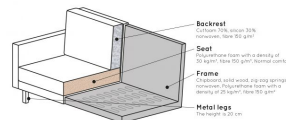

800746-198

RODEO DAYBED RIGHT VELVET TEAL

Productcode	800746-198
EAN	8714713101559
Dimensions	85x203x86
Material	100% pes
Color finish	teal
Packages	1
Country of origin	PL
Intrastat Code	94014000

Additional description

The total seat width is 194 cm, the seat height is 47 cm and the seat depth is 63 cm. The daybed comes with a spacious back cushion (128x45 cm), making it really lounging on this lovely sofa!

The dimensions are (hxwx) 85x203x86 cm.