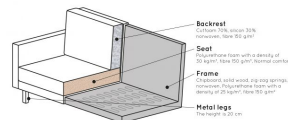

800905-79

RODEO CHAISE LONGUE LEFT VELVET ANTHRACITE

Productcode 800905-79

EAN 8714713103690

Dimensions 85x300x86/155

Material 100% pes

Color finish anthracite

Packages 2

The legs are made of black metal. The seat height is 45 cm, the seat width is 274 cm (120 cm from the lung chair part), the seat depth is 60 cm (125 cm from the lung chair part) and the height of the armrests is 67 cm.