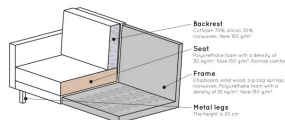

# RODEO CHAISE LONGUE RIGHT VELVET ANTHRACITE

Productcode 800902-79

EAN 8714713103720

Dimensions 85x300x86/155

Material 100% pes

Color finish anthracite

Packages 2

Country of origin PL

The legs are made of black metal. The seat height is 45 cm, the seat width is 274 cm (120 cm from the lung chair part), the seat depth is 60 cm (125 cm from the lung chair part) and the height of the armrests is 67 cm.