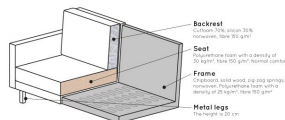

800971-79

RODEO CORNER SOFA RIGHT VELVET ANTHRACITE

Productcode 800971-79

EAN 8714713103782

Dimensions 85x266x86/213

Material 100% pes

Color finish anthracite

Packages 2

This is the corner sofa on the right, when you stand in front of the sofa, the corner is on the right. The height of the bench is 85 cm, the length on the left is 266 cm, the length of the bench on the right is 213 cm and the depth is 88 cm. The width of the 2-seater part is 180 cm, the width of the corner part is 86 cm.

The seat height is 45 cm, the seat depth is 60 cm and the height of the armrests is 68 cm.

The velvet fabric with a vel

+31 88 96 66 300

info@deekhoorn.com

www.deekhoorn.com