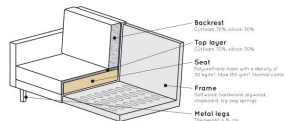

800844-79

RODEO CLASSIC SOFA 2,5-SEATER VELVET ANTHRACITE