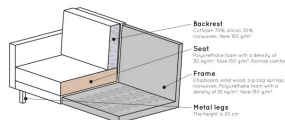

# RODEO CHAISE LONGUE RIGHT VELVET BLUE

Productcode 800902-45

EAN 8714713104611

Dimensions 85x300x86/155

Material 100% pes

Color finish blue

Packages 2

Country of origin PL

The legs are made of black metal. The seat height is 45 cm, the seat width is 274 cm (120 cm from the lung chair part), the seat depth is 60 cm (125 cm from the lung chair part) and the height of the armrests is 67 cm.