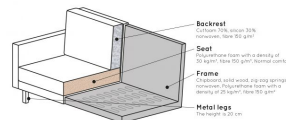

800905-45

RODEO CHAISE LONGUE LEFT VELVET BLUE

Productcode 800905-45

EAN 8714713104628

Dimensions 85x300x86/155

Material 100% pes

Color finish blue

Packages 2

The legs are made of black metal. The seat height is 45 cm, the seat width is 274 cm (120 cm from the lung chair part), the seat depth is 60 cm (125 cm from the lung chair part) and the height of the armrests is 67 cm.