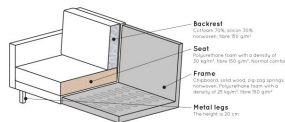

# RODEO CHAISE LONGUE RIGHT VELVET DARK GREEN HUNTER

Productcode 800902-156

EAN 8714713104734

Dimensions 85x300x86/155

Material 100% pes

Color finish dark green

Packages 2

Country of origin PL

The legs are made of black metal. The seat height is 45 cm, the seat width is 274 cm (120 cm from the lung chair part), the seat depth is 60 cm (125 cm from the lung chair part) and the height of the armrests is 67 cm.