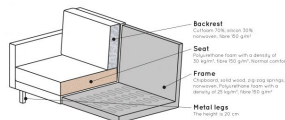

800905-156

RODEO CHAISE LONGUE LEFT VELVET DARK GREEN HUNTER

Productcode 800905-156

EAN 8714713104741

Dimensions 85x300x86/155

Material 100% pes

Color finish dark green

Packages 2

The legs are made of black metal. The seat height is 45 cm, the seat width is 274 cm (120 cm from the lung chair part), the seat depth is 60 cm (125 cm from the lung chair part) and the height of the armrests is 67 cm.