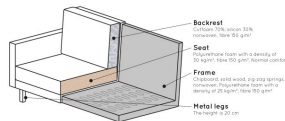

800902-162

RODEO CHAISE LONGUE RIGHT VELVET GREEN FOREST

Productcode 800902-162

EAN 8714713104857

Dimensions 85x300x86/155

Material 100% pes

Color finish green

Packages 2

The legs are made of black metal. The seat height is 45 cm, the seat width is 274 cm (120 cm from the lung chair part), the seat depth is 60 cm (125 cm from the lung chair part) and the height of the armrests is 67 cm.