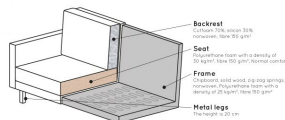

800905-162

RODEO CHAISE LONGUE LEFT VELVET GREEN FOREST

Productcode 800905-162

EAN 8714713104864

Dimensions 85x300x86/155

Material 100% pes

Color finish green

Packages 2

The legs are made of black metal. The seat height is 45 cm, the seat width is 274 cm (120 cm from the lung chair part), the seat depth is 60 cm (125 cm from the lung chair part) and the height of the armrests is 67 cm.