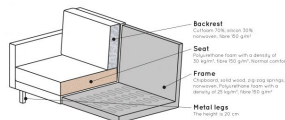

# RODEO CHAISE LONGUE RIGHT VELVET OCHRE

Productcode 800902-132

EAN 8714713105090

Dimensions 85x300x86/155

Material 100% pes

Color finish ochre

Packages 2

Country of origin PL

The legs are made of black metal. The seat height is 45 cm, the seat width is 274 cm (120 cm from the lung chair part), the seat depth is 60 cm (125 cm from the lung chair part) and the height of the armrests is 67 cm.