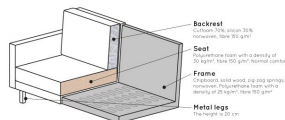

# RODEO CHAISE LONGUE LEFT VELVET OCHRE

Productcode 800905-132

EAN 8714713105106

Dimensions 85x300x86/155

Material 100% pes

Color finish ochre

Packages 2

Country of origin PL

The legs are made of black metal. The seat height is 45 cm, the seat width is 274 cm (120 cm from the lung chair part), the seat depth is 60 cm (125 cm from the lung chair part) and the height of the armrests is 67 cm.