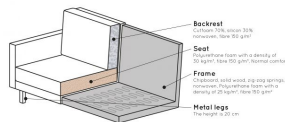

800902-126

RODEO CHAISE LONGUE RIGHT VELVET RUST

Productcode 800902-126

EAN 8714713105335

Dimensions 85x300x86/155

Material 100% pes

Color finish rust

Packages 2

The legs are made of black metal. The seat height is 45 cm, the seat width is 274 cm (120 cm from the lung chair part), the seat depth is 60 cm (125 cm from the lung chair part) and the height of the armrests is 67 cm.