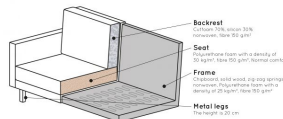

800905-126

RODEO CHAISE LONGUE LEFT VELVET RUST

Productcode	800905-126
EAN	8714713105342
Dimensions	85x300x86/155
Material	100% pes
Color finish	rust
Packages	2
Country of origin	PL
Intrastat Code	94014000

The legs are made of black metal. The seat height is 45 cm, the seat width is 274 cm (120 cm from the lung chair part), the seat depth is 60 cm (125 cm from the lung chair part) and the height of the armrests is 67 cm.