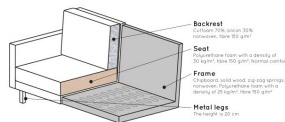

800902-12

RODEO CHAISE LONGUE RIGHT VELVET TAUPE

Productcode 800902-12

EAN 8714713105397

Dimensions 85x300x86/155

Material 100% pes

Color finish taupe

Packages 2

The legs are made of black metal. The seat height is 45 cm, the seat width is 274 cm (120 cm from the lung chair part), the seat depth is 60 cm (125 cm from the lung chair part) and the height of the armrests is 67 cm.