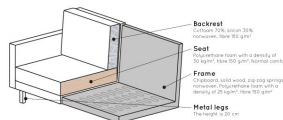

800905-12

RODEO CHAISE LONGUE LEFT VELVET TAUPE

Productcode 800905-12

EAN 8714713105403

Dimensions 85x300x86/155

Material 100% pes

Color finish taupe

Packages 2

The legs are made of black metal. The seat height is 45 cm, the seat width is 274 cm (120 cm from the lung chair part), the seat depth is 60 cm (125 cm from the lung chair part) and the height of the armrests is 67 cm.