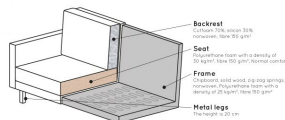

800902-198

RODEO CHAISE LONGUE RIGHT VELVET TEAL

Productcode	800902-198
EAN	8714713105458
Dimensions	85x300x86/155
Material	100% pes
Color finish	teal
Packages	2
Country of origin	PL
Intrastat Code	94014000

The legs are made of black metal. The seat height is 45 cm, the seat width is 274 cm (120 cm from the lung chair part), the seat depth is 60 cm (125 cm from the lung chair part) and the height of the armrests is 67 cm.