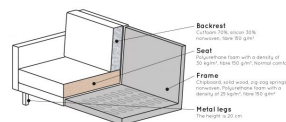

800905-198

RODEO CHAISE LONGUE LEFT VELVET TEAL

Productcode 800905-198

EAN 8714713105465

Dimensions 85x300x86/155

Material 100% pes

Color finish teal

Packages 2

The legs are made of black metal. The seat height is 45 cm, the seat width is 274 cm (120 cm from the lung chair part), the seat depth is 60 cm (125 cm from the lung chair part) and the height of the armrests is 67 cm.