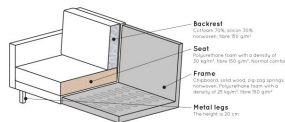

## RODEO CORNER SOFA RIGHT VELVET BLUE

Productcode 800971-45

EAN 8714713105687

Dimensions 85x266x86/213

Material 100% pes

Color finish blue

Packages 2

Country of origin PL

This is the corner sofa on the right, when you stand in front of the sofa, the corner is on the right. The height of the bench is 85 cm, the length on the left is 266 cm, the length of the bench on the right is 213 cm and the depth is 88 cm. The width of the 2-seater part is 180 cm, the width of the corner part is 86 cm.