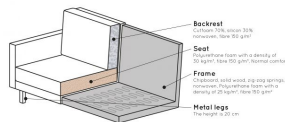

## RODEO CORNER SOFA LEFT VELVET BLUE

Productcode	800972-45
EAN	8714713105694
Dimensions	85x266x86/213
Material	100% pes
Color finish	blue
Packages	2
Country of origin	PL
Intrastat Code	94014000

This is the corner sofa on the left, when you stand in front of the sofa, the corner is on the left. The height of the bench is 85 cm, the length on the left is 213 cm, the length of the bench on the right is 266 cm and the depth is 88 cm. The width of the 2-seater part is 180 cm, the width of the corner part is 86 cm.

The seat height is 45 cm, the seat depth is 60 cm and the height of the armrests is 68 cm.

The velvet fabric with a vel