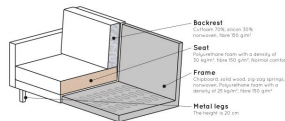

# RODEO CORNER SOFA LEFT VELVET DARK BLUE NIGHTSHADE

Productcode 800972-178

EAN 8714713105755

Dimensions 85x266x86/213

Material 100% pes

Color finish dark blue

Packages 2

Country of origin PL

This is the corner sofa on the left, when you stand in front of the sofa, the corner is on the left. The height of the bench is 85 cm, the length on the left is 213 cm, the length of the bench on the right is 266 cm and the depth is 88 cm. The width of the 2-seater part is 180 cm, the width of the corner part is 86 cm.