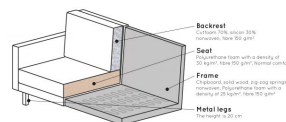

# RODEO CORNER SOFA RIGHT VELVET DARK GREEN HUNTER

Productcode 800971-156

EAN 8714713105809

Dimensions 85x266x86/213

Material 100% pes

Color finish dark green

Packages 2

Country of origin PL

This is the corner sofa on the right, when you stand in front of the sofa, the corner is on the right. The height of the bench is 85 cm, the length on the left is 266 cm, the length of the bench on the right is 213 cm and the depth is 88 cm. The width of the 2-seater part is 180 cm, the width of the corner part is 86 cm.

The seat height is 45 cm, the seat depth is 60 cm and the height of the armrests is 68 cm.

The velvet fabric with a vel

 **DE EEEKHOORN**  
dutch furniture

+31 88 96 66 300

info@deekhoorn.com

www.deekhoorn.com