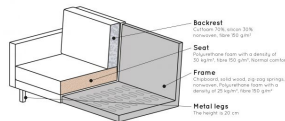

800971-162

RODEO CORNER SOFA RIGHT VELVET GREEN FOREST

Productcode 800971-162

EAN 8714713105922

Dimensions 85x266x86/213

Material 100% pes

Color finish green

Packages 2

This is the corner sofa on the right, when you stand in front of the sofa, the corner is on the right. The height of the bench is 85 cm, the length on the left is 266 cm, the length of the bench on the right is 213 cm and the depth is 88 cm. The width of the 2-seater part is 180 cm, the width of the corner part is 86 cm.

The seat height is 45 cm, the seat depth is 60 cm and the height of the armrests is 68 cm.

The velvet fabric with a vel