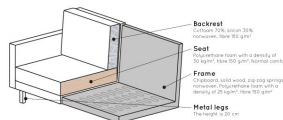

800972-162

RODEO CORNER SOFA LEFT VELVET GREEN FOREST

Productcode 800972-162

EAN 8714713105939

Dimensions 85x266x86/213

Material 100% pes

Color finish green

Packages 2

This is the corner sofa on the left, when you stand in front of the sofa, the corner is on the left. The height of the bench is 85 cm, the length on the left is 213 cm, the length of the bench on the right is 266 cm and the depth is 88 cm. The width of the 2-seater part is 180 cm, the width of the corner part is 86 cm.

The seat height is 45 cm, the seat depth is 60 cm and the height of the armrests is 68 cm.

The velvet fabric with a vel

+31 88 96 66 300

info@deekhoorn.com

www.deekhoorn.com