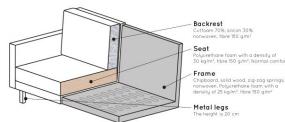

800972-132

RODEO CORNER SOFA LEFT VELVET OCHRE

| | |
|-------------------|---------------|
| Productcode | 800972-132 |
| EAN | 8714713106172 |
| Dimensions | 85x266x86/213 |
| Material | 100% pes |
| Color finish | ochre |
| Packages | 2 |
| Country of origin | PL |
| Intrastat Code | 94014000 |

Additional description

The Rodeo series by BePureHome is modern, tough and contemporary. This corner sofa on the left is spacious, offers plenty of seating space and has a soft velvet fabric. Thanks to its slim frame and loose cushions, the sofa subtly shows in the living room. The legs are made of black metal.

This is the corner sofa on the left, when you stand in front of the sofa, the corner is on the left. The height of the bench is 85 cm, the length on the left is 213 cm, the length of the bench on the right is 266 cm and the depth is 88 cm. The width of the 2-seater part is 180 cm, the width of the corner part is 86 cm.

The seat height is 45 cm, the seat depth is 60 cm and the height of the armrests is 68 cm.

The velvet fabric with a vel