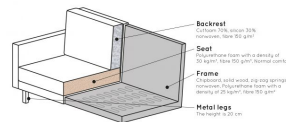

# RODEO CORNER SOFA LEFT VELVET RUST

Productcode	800972-126
EAN	8714713106417
Dimensions	85x266x86/213
Material	100% pes
Color finish	rust
Packages	2
Country of origin	PL
Intrastat Code	94014000

This is the corner sofa on the left, when you stand in front of the sofa, the corner is on the left. The height of the bench is 85 cm, the length on the left is 213 cm, the length of the bench on the right is 266 cm and the depth is 88 cm. The width of the 2-seater part is 180 cm, the width of the corner part is 86 cm.

The seat height is 45 cm, the seat depth is 60 cm and the height of the armrests is 68 cm.

The velvet fabric with a vel