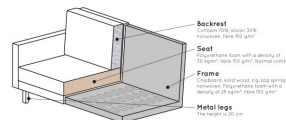

# RODEO CORNER SOFA RIGHT VELVET TEAL

Productcode 800971-198

EAN 8714713106523

Dimensions 85x266x86/213

Material 100% pes

Color finish teal

Packages 2

Country of origin PL

This is the corner sofa on the right, when you stand in front of the sofa, the corner is on the right. The height of the bench is 85 cm, the length on the left is 266 cm, the length of the bench on the right is 213 cm and the depth is 88 cm. The width of the 2-seater part is 180 cm, the width of the corner part is 86 cm.

The seat height is 45 cm, the seat depth is 60 cm and the height of the armrests is 68 cm.

The velvet fabric with a vel