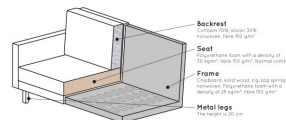

# RODEO CORNER SOFA LEFT VELVET TEAL

Productcode	800972-198
EAN	8714713106530
Dimensions	85x266x86/213
Material	100% pes
Color finish	teal
Packages	2
Country of origin	PL
Intrastat Code	94014000

This is the corner sofa on the left, when you stand in front of the sofa, the corner is on the left. The height of the bench is 85 cm, the length on the left is 213 cm, the length of the bench on the right is 266 cm and the depth is 88 cm. The width of the 2-seater part is 180 cm, the width of the corner part is 86 cm.

The seat height is 45 cm, the seat depth is 60 cm and the height of the armrests is 68 cm.

The velvet fabric with a vel