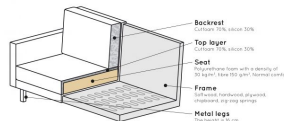

800844-12

RODEO CLASSIC SOFA 2,5-SEATER VELVET TAUPE