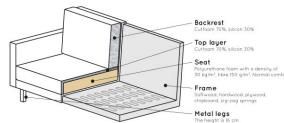

800844-126

RODEO CLASSIC SOFA 2,5-SEATER VELVET RUST