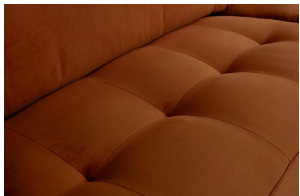

800844-126

RODEO CLASSIC SOFA 2,5-SEATER VELVET RUST