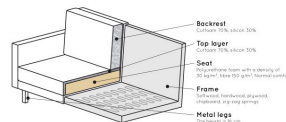

800844-132

RODEO CLASSIC SOFA 2,5-SEATER VELVET OCHRE