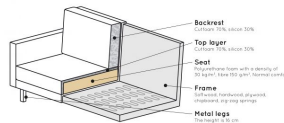

800844-162

RODEO CLASSIC SOFA 2,5-SEATER VELVET GREEN FOREST