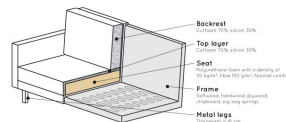

800844-198

RODEO CLASSIC SOFA 2,5-SEATER VELVET TEAL