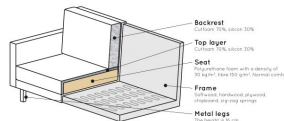

800844-45

RODEO CLASSIC SOFA 2,5-SEATER VELVET BLUE