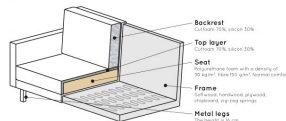

800888-162

RODEO CLASSIC ARMCHAIR VELVET GREEN FOREST

Productcode 800888-162

EAN 8714713106783

Dimensions 83x98x88

Material 100% pes

Color finish green

Packages 1

Country of origin PL

Intrastat Code 94016100

Additional description

BePureHome's new classic Rodeo series is modern, tough and contemporary. This Classic 1.5-seater variant has stitched seat cushions which give the armchair a classic touch. This 1.5 seater classic armchair is generous and has a soft velvet fabric. Thanks to her slim frame and loose cushions, the armchair shows subtly in the living room. The legs are made of black metal and have a height of 16 cm. The seat height is 47 cm, the seat depth is 58 cm, the seat width is 58 cm and the height of the armrests is 72 cm.