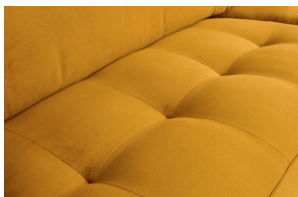

800576-132

RODEO CLASSIC SOFA 3-SEATER VELVET OCHRE

Productcode 800576-132

EAN 8714713107216

Dimensions 83x275x88

Material 100% pes

Color finish ochre

Packages 2

Country of origin PL

Intrastat Code 94016100

Additional description

The Rodeo series of seats by the Dutch brand BePureHome is modern, tough and contemporary. This Classic 3-seater variant has stitched seat cushions which give the sofa a classic touch. The sofa is generous, offers plenty of seating space and has a soft velvet fabric. The slim frame and loose cushions make the sofa look subtle in the living room. The loose cushions are not reversible. The 16 cm high legs are made of metal with a black finish. The seat height is 47 cm, the seat depth is 58 cm, the seat width is 251 cm, the backrest is 49 cm high. The width of the armrests is 12 cm and the height of the armrests is 70 cm.

The frame of the sofa consists of solid wood, chipboard, beaverboard and cardboard. The bench has a zigzag suspension.

The seat has a foam filling

+31 88 96 66 300

info@deekhoorn.com

www.deekhoorn.com