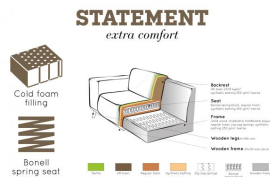

377088-17

STATEMENT 3-SEATER 230 CM SUEDINE BLACK

Productcode 377088-17

EAN 8714713114726

Dimensions 77x230x93

Material 100% pes

Color finish black

Packages 1

Country of origin LT

Intrastat Code 940161000

Additional description

Tough, robust 3-seater sofa
Black suede (100% PES) made from recycled PET bottles
Martindale 55,000
H 77 x W 230 x D 93 cm

A sofa like this stands as a clear element in the home. A sofa determines the atmosphere of the interior and this sofa offers a good basis for multiple living styles. This sofa Statement from the collection of BePureHome, is pure and tough and upholstered in a soft, black suede fabric (100% PES). The design of the Statement sofa is basic, but the size makes it stand out. This spacious 3-seater sofa offers plenty of room for the whole family and is very comfortable. The Statement