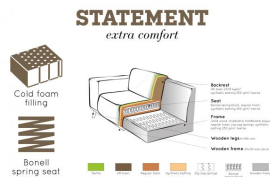

377088-02

STATEMENT 3-SEATER 230 CM ECO LEATHER GREY

Productcode 377088-02

EAN 8714713114733

Dimensions 77x230x93

Material 70% leather/30% pes

Color finish grey

Packages 1

Country of origin LT

Intrastat Code 940161000

Additional description

Tough, robust 3-seater sofa
Grey recycled leather (70% genuine leather and 30% polyester)
Martindale 30,000
H 77 x W 230 x D 93 cm

A bank like this stands as a clear element in the house. A sofa determines the atmosphere of the interior and this sofa provides a good basis for multiple living styles. This sofa Statement from the collection of BePureHome, is pure and tough and upholstered with a gray recycled leather fabric (70% real leather, 30% PES). The design of the Statement sofa is basic, but of course the size makes it stand out. This spacious 3-seater sofa offers plenty of room for the whole family. This sofa is available in various varieties, fabrics and colors