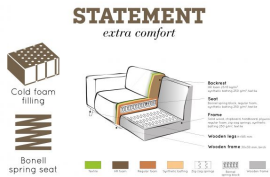

# STATEMENT XL 4-SEATER 372 CM BOUCLE BEIGE

Productcode 378656-B

EAN 8714713117925

Dimensions 77x372x93

Material 100% pes

Color finish beige

Packages 2

Country of origin LT

## Additional description

Robust, elegant 4-seater sofa  
Bouclé fabric (100% PES) in a beige shade  
Martindale 100,000  
H 77 x W 372 x D 93 cm

A bank like this stands as a clear element in the house. A sofa determines the atmosphere of the interior and this sofa provides a good basis for multiple living styles. This sofa Statement xl from the collection of BePureHome, is basic, but certainly stands out because of its size! Statement is upholstered with a bouclé fabric (100% PES) in a beige color, which gives the sofa a chic look and feel. This spacious 4-seater xl bench offers plenty of room for the whole family and sits with various fabrics and colors.