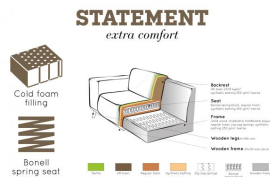

378655-B

STATEMENT CORNER SOFA RIGHT BOUCLE BEIGE

Productcode 378655-B

EAN 8714713117932

Dimensions 77x274x210

Material 100% pes

Color finish beige

Packages 2

Country of origin LT

Intrastat Code 940161000

Additional description

Attractive, eye-catching corner bench
Bouclé fabric (100% PES) in a beige shade
Also available in a left-hand variant
H 77 x W 274 x D 210 cm

A bank like this stands as a clear element in the house. A sofa determines the atmosphere of the interior and this sofa provides a good basis for multiple living styles. This corner sofa Statement from the collection of BePureHome, is basic, but stands out because of its size. Statement is upholstered with a bouclé fabric (100% PES) in a beige color, giving the sofa a chic look and feel. This Statement corner sofa has plenty of seating space, is comfortable to sit on and is available in a right-hand and left-hand variant. The corner is on the right, the