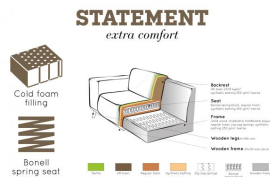

378656-U

STATEMENT XL 4-SEATER 372 CM BOUCLE BUTTER

Productcode 378656-U

EAN 8714713118359

Dimensions 77x372x93

Material 100% pes

Color finish butter

Packages 2

Country of origin LT

Intrastat Code 940161000

Additional description

Robust, elegant 4-seater sofa
Bouclé fabric (100% PES) in a butter shade
Martindale 100,000
H 77 x W 372 x D 93 cm

A bank like this stands as a clear element in the house. A sofa determines the atmosphere of the interior and this sofa provides a good basis for multiple living styles. This sofa Statement xl from the collection of BePureHome, is basic, but certainly stands out because of its size! Statement is upholstered with a bouclé fabric (100% PES) in a butter color, which gives the sofa a chic look and feel. This spacious 4-seater xl bench offers plenty of room for the whole family a

Statement has a seat height of 45 cm, a seat width of 3...