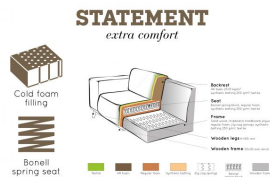

378656-K

STATEMENT XL 4-SEATER 372 CM BOUCLE COFFEE

Productcode 378656-K

EAN 8714713118380

Dimensions 77x372x93

Material 100% pes

Color finish coffee

Packages 2

Country of origin LT

Intrastat Code 940161000

Additional description

Robust, elegant 4-seater sofa
Bouclé fabric (100% PES) in a coffee tint
Martindale 100,000
H 77 x W 372 x D 93 cm

A bank like this stands as a clear element in the house. A sofa determines the atmosphere of the interior and this sofa provides a good basis for multiple living styles. This sofa Statement xl from the collection of BePureHome, is basic, but certainly stands out because of its size! Statement is upholstered with a bouclé fabric (100% PES) in a coffee color, which gives the sofa a chic look and feel. This spacious 4-seater xl bench offers plenty of room for the whole family a varieties, fabrics and colors

Statement has a seat height of 45 cm, a seat width of 3...

+31 88 96 66 300

info@deekhoorn.com

www.deekhoorn.com