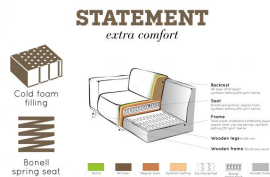

# STATEMENT CORNER SOFA LEFT BOUCLE CHESTNUT

Productcode	378652-C
EAN	8714713118731
Dimensions	77x274x210
Material	100% pes
Color finish	chestnut
Packages	2
Country of origin	LT
Intrastat Code	940161000

### Additional description

Attractive, eye-catching corner bench  
Bouclé fabric (100% PES) in a chestnut shade  
Also available in a right-hand version  
H 77 x W 274 x D 210 cm

A bank like this stands as a clear element in the house. A sofa determines the atmosphere of the interior and this sofa provides a good basis for multiple living styles. This corner sofa Statement from the collection of BePureHome, is basic, but stands out because of its size. Statement is upholstered with a bouclé fabric (100% PES) in a chestnut color, giving the sofa a chic look and feel. This Statement corner sofa has plenty of seating space, is comfortable to sit on and is the sofa and the corner is o